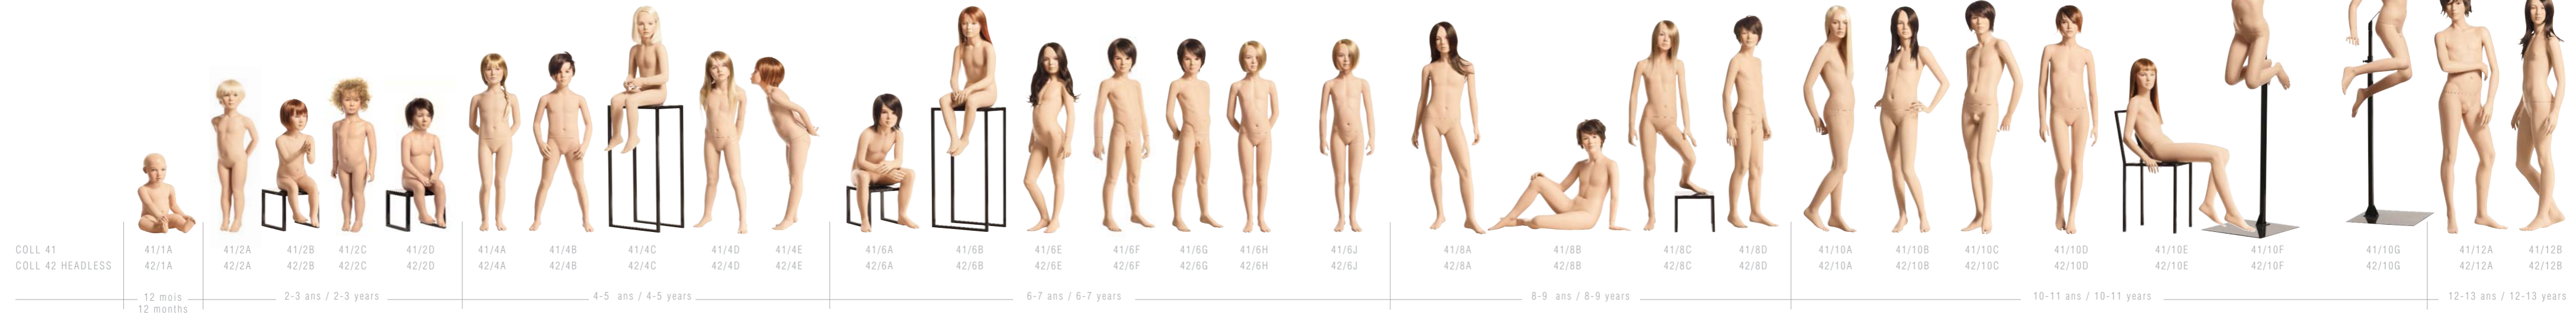

1. Dans la fesse pour permettre d'habiller le mannequin avec une robe et des bottes.
  2. Dans le dos pour permettre d'habiller le mannequin avec un pantalon et des bottes.
- (Tige 2 à 5 ans - ref: Rod 16. Tige 6 à 13 ans - ref: Rod 17)

All mannequins are delivered with a round glass base, and with both foot and calf fittings.

An optional fitting is available that is used in two different ways, either in the buttock or in the back.

1. In the buttock to dress the mannequin with boots with skirts.
  2. In the back to dress the mannequin with boots and trousers.
- (Fitting for 2 to 5 year olds - ref: Rod 16. Fitting for 6 to 13 year olds - ref: Rod 17)

TIGE TALON INCLUS - FOOT FITTING INCLUDED

TIGE MOLLET INCLUS - CALF FITTING INCLUDED

TIGE FESSE/DOS EN OPTION. ref: Rod 16 ou 17 selon âge. - BUTTOCK/BACK FITTING OPTIONAL. ref: Rod 16 or 17 depending on age.

vue d'ensemble / overall view

COLL 40

40/6A 40/6B 40/6C 40/6D 40/6E 40/6F

6-7 ans / 6-7 years

COLL 41  
COLL 42 HEADLESS

41/1A 41/2A 41/2B 41/2C 41/2D 42/1A 42/2A 42/2B 42/2C 42/2D

12 mois  
12 months

2-3 ans / 2-3 years