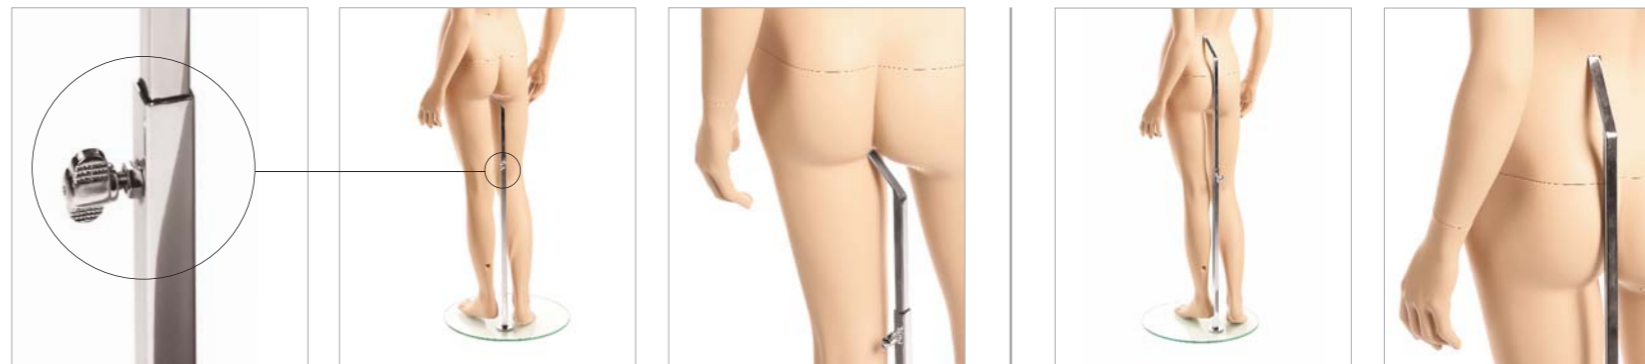

1. Dans la fesse pour permettre d'habiller le mannequin avec une robe et des bottes.
  2. Dans le dos pour permettre d'habiller le mannequin avec un pantalon et des bottes.
- (Tige 2 à 5 ans - ref: Rod 16. Tige 6 à 13 ans - ref: Rod 17)

All mannequins are delivered with a round glass base, and with both foot and calf fittings.

An optional fitting is available that is used in two different ways, either in the buttock or in the back.

1. In the buttock to dress the mannequin with boots with skirts.
  2. In the back to dress the mannequin with boots and trousers.
- (Fitting for 2 to 5 year olds - ref: Rod 16. Fitting for 6 to 13 year olds - ref: Rod 17)

TIGE TALON INCLUS - FOOT FITTING INCLUDED

TIGE MOLLET INCLUS - CALF FITTING INCLUDED

TIGE FESSE/DOS EN OPTION. ref: Rod 16 ou 17 selon âge. - BUTTOCK/BACK FITTING OPTIONAL. ref: Rod 16 or 17 depending on age.